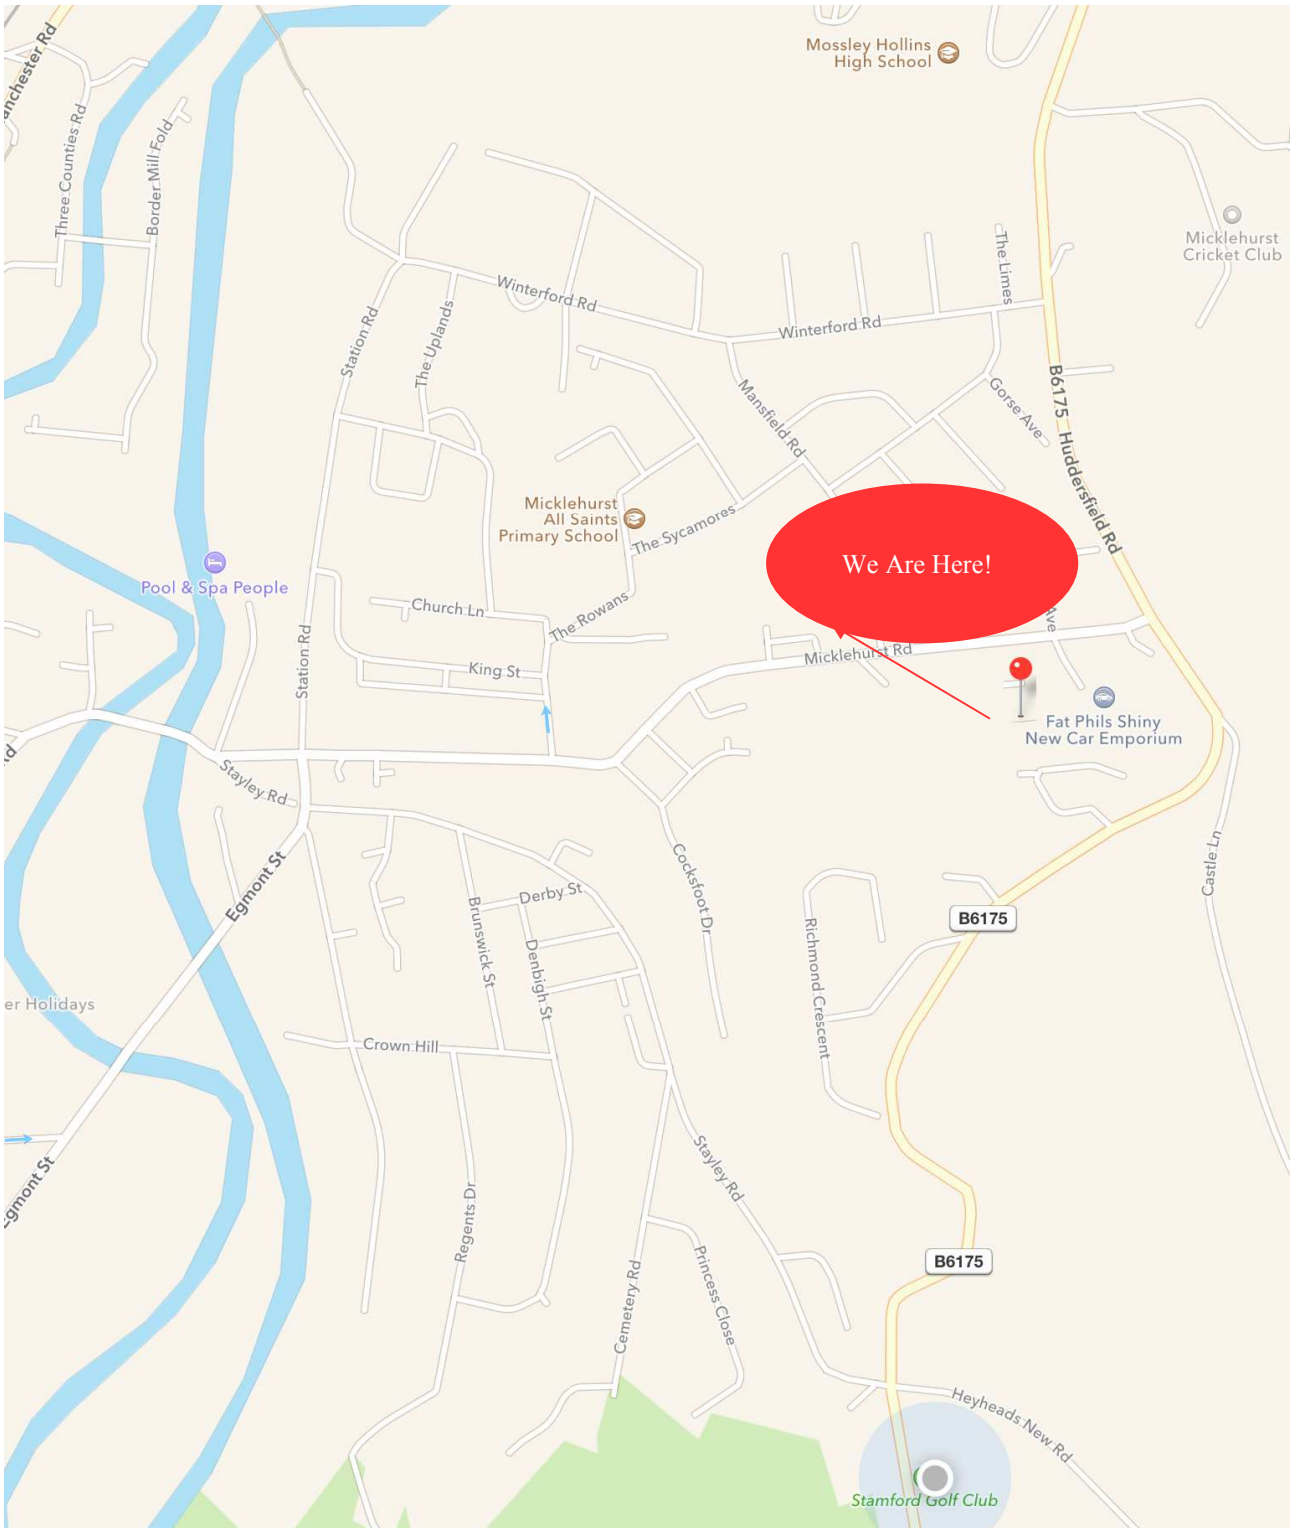

fellswood ltd

Unit 15a, Squire Mill, (*opposite Marle Rd, off Micklehurst Road*)
Mossley
Lancs
OL5 9JL

(Les Thompson) 07802 780072
fellswoodltd@gmail.com

All Deliveries ...

- * Look for "The Vale", 50 yards on the right go to Frank Fletcher Eng Ltd,
- * ring bell or ...
- * phone Les (07802 780072)