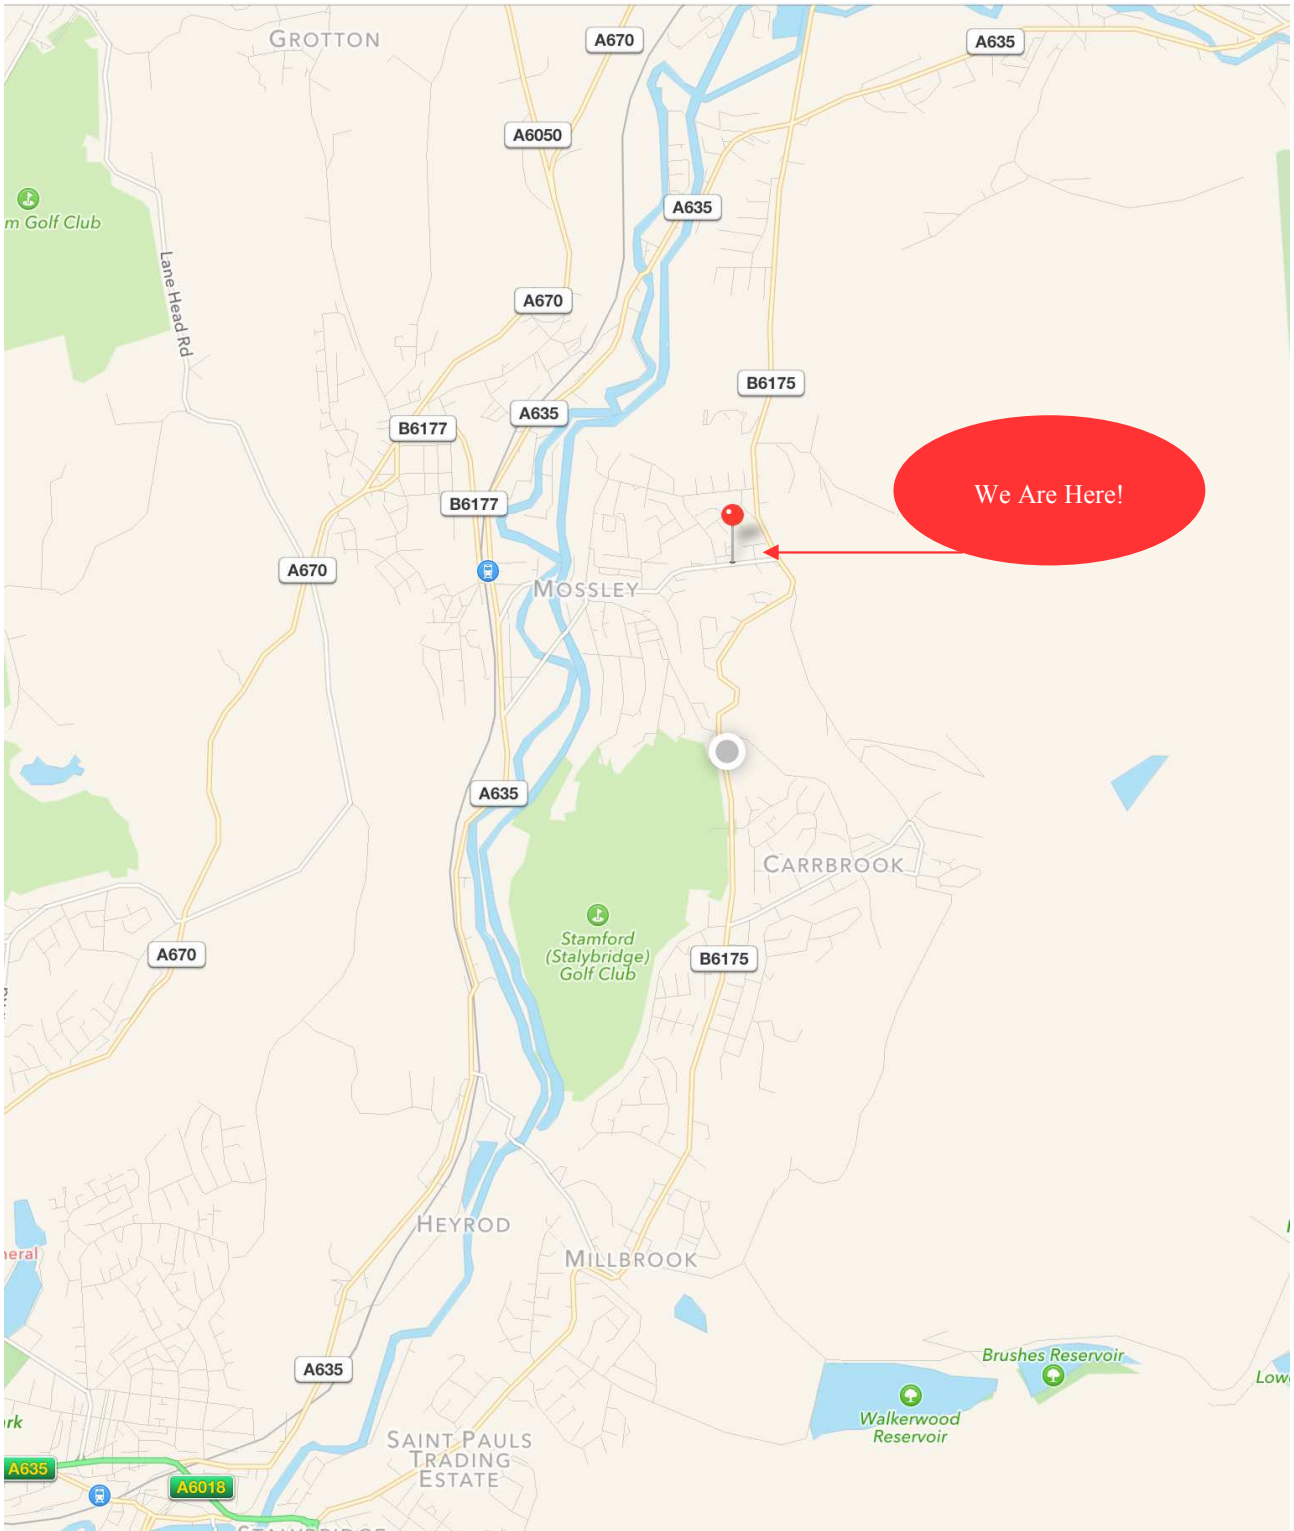

fellswood ltd

Unit 15a, Squire Mill, (*opposite Marle Rd, off Micklehurst Road*)
Mossley
Lancs
OL5 9JL

(Les Thompson) 07802 780072
fellswoodltd@gmail.com

All Deliveries ...

- * Look for "The Vale", 50 yards on the right go to Frank Fletcher Eng Ltd,
- * ring bell or ...
- * phone Les (07802 780072)