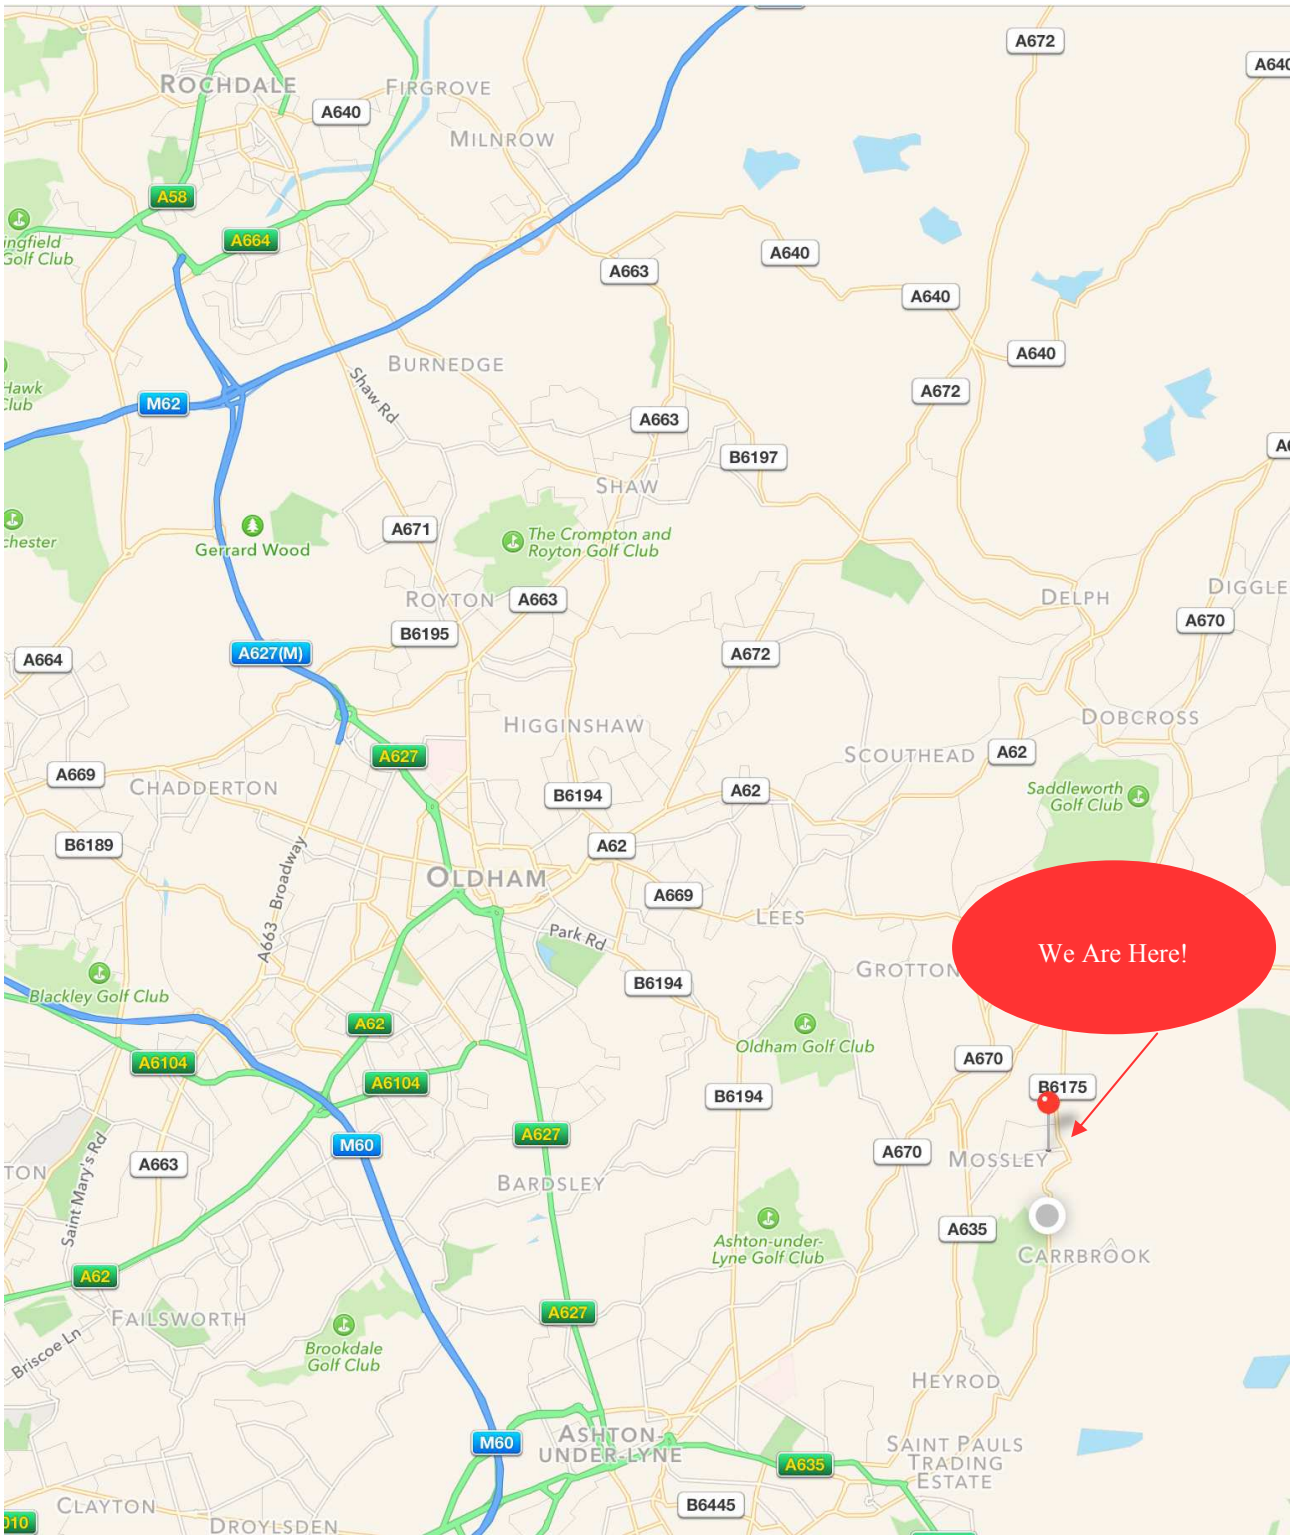

fellswood ltd

Unit 15a, Squire Mill, (*opposite Marle Rd, off Micklehurst Road*)
Mossley
Lancs
OL5 9JL

(Les Thompson) 07802 780072
fellswoodltd@gmail.com

All Deliveries ...

- * Look for "The Vale", 50 yards on the right go to Frank Fletcher Eng Ltd,
- * ring bell or ...
- * phone Les (07802 780072)