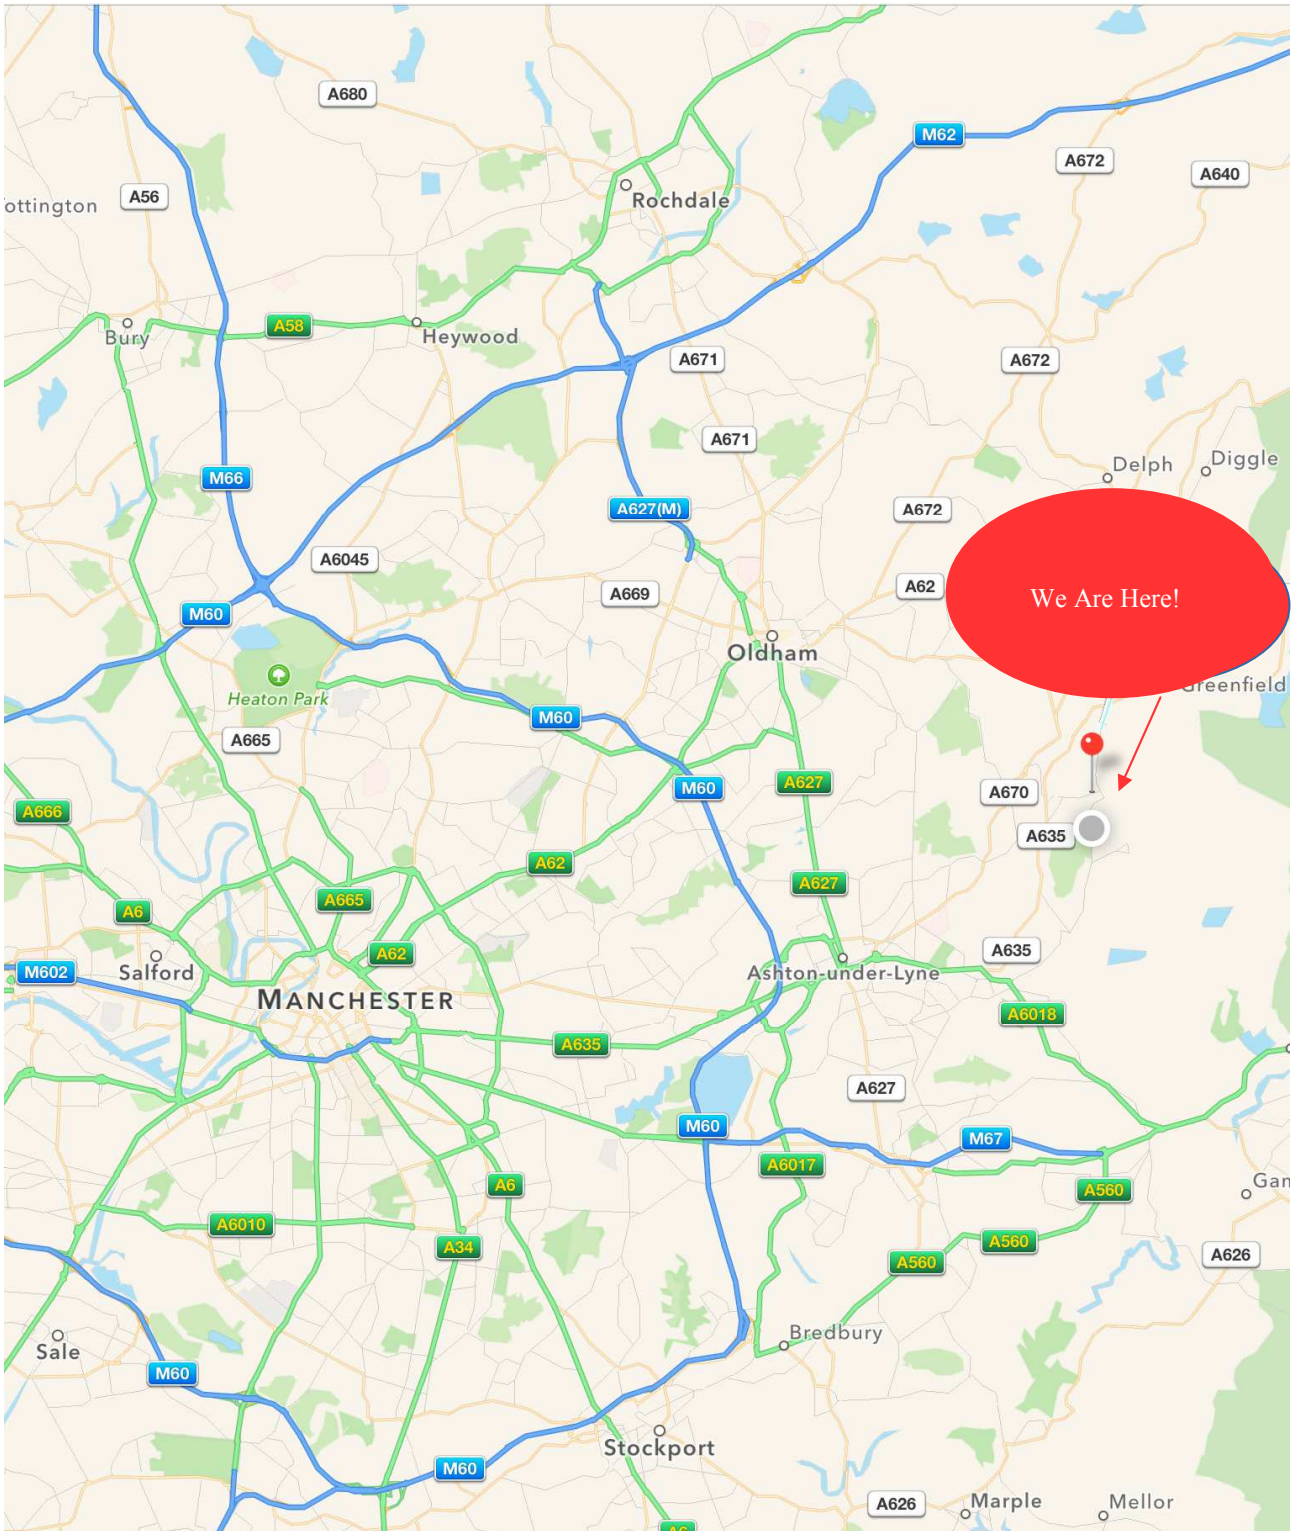

fellswood ltd

Unit 15a, Squire Mill, (*opposite Marle Rd, off Micklehurst Road*)
Mossley
Lancs
OL5 9JL

(Les Thompson) 07802 780072
fellswoodltd@gmail.com

All Deliveries ...

- * Look for "The Vale", 50 yards on the right go to Frank Fletcher Eng Ltd,
- * ring bell or ...
- * phone Les (07802 780072)